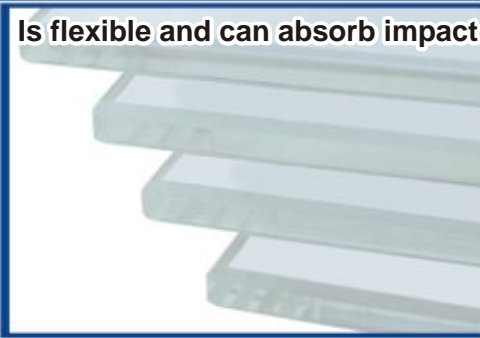

Strongest thermo-plastic available worldwide to protect you

Rust, maintenance free and UV protected